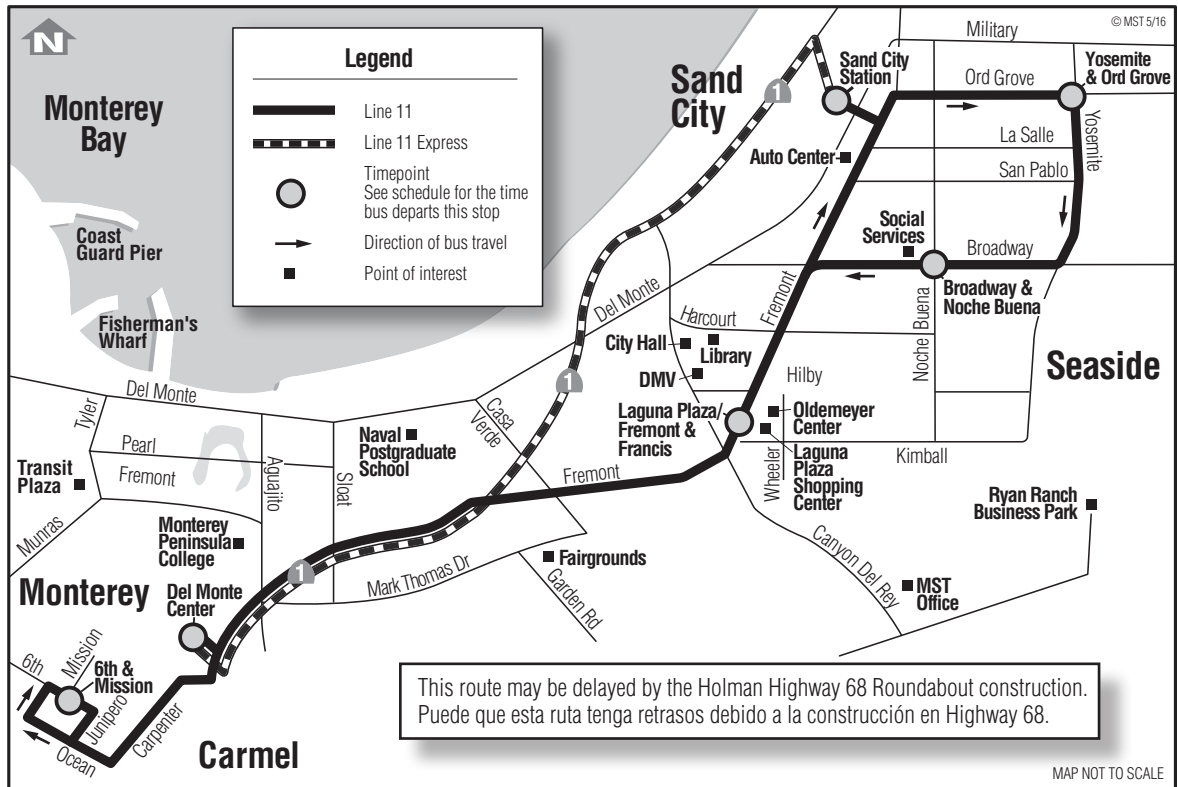

11 Carmel – Sand City

Primary / Discount
Primaria / Descuento
\$2.50 / \$1.25

11 Carmel

Daily*

Notes	Sand City Station	Yosemite & Ord Grove	Broadway & Noche Buena	Fremont & Francis	Del Monte Center	Carmel 6th & Mission
○	○	○	○	○	○	○
	7:07	7:12	7:17	7:22	--	7:39
	8:17	8:22	8:27	8:34	--	8:54
	9:27	9:32	9:37	9:42	9:55	10:06
	--	--	--	--	--	--
	3:22	3:27	3:32	3:37	3:51	4:02
	4:52	4:57	5:02	5:07	5:21	5:32
	6:22	6:27	6:32	6:37	6:51	7:02

11 Sand City

Daily*

Notes	Carmel 6th & Mission	Del Monte Center	Laguna Plaza	Sand City Station
○	○	○	○	○
A	7:41	7:51	--	8:05
A	8:56	9:08	--	9:22
A	10:10	10:22	--	10:36
	2:36	2:48	3:00	3:12
	4:06	4:18	4:30	4:45
	5:36	5:48	6:00	6:15
	7:06	7:17	7:26	7:38

Notes: A Express trips operating non-stop between Del Monte Center and Sand City Station.
* Line 11 does not operate on Thanksgiving, Christmas or New Year's Day.

Light Type = AM **Bold Type = PM**