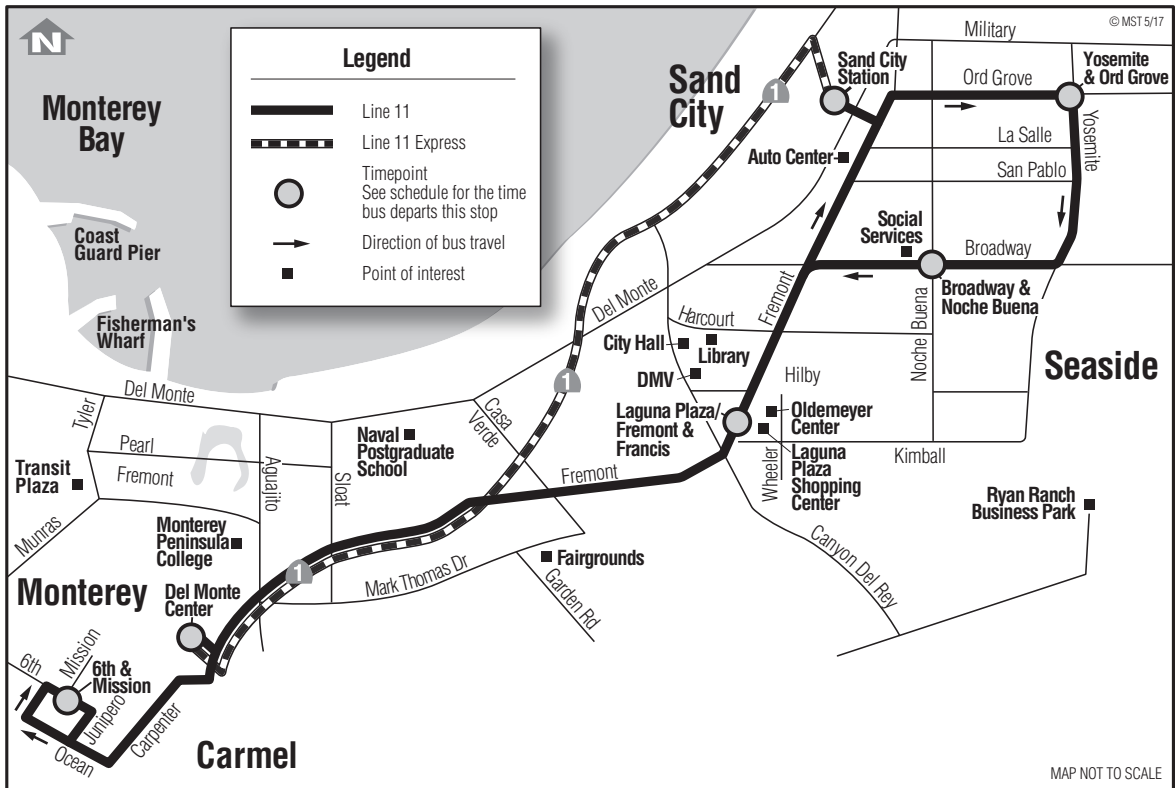

# 11 Carmel – Sand City

Primary / Discount  
Primaria / Descuento  
**\$2.50 / \$1.25**

## 11 Carmel

Daily\*/Diario\*

Notes	Sand City Station	Yosemite & Ord Grove	Broadway & Noche Buena	Fremont & Francis	Del Monte Center	Carmel 6th & Mission
○	○	○	○	○	○	○
	7:07	7:12	7:17	7:22	--	7:39
	8:17	8:22	8:27	8:34	--	8:54
	9:27	9:32	9:37	9:42	9:55	10:06
	--	--	--	--	--	--
	<b>3:22</b>	<b>3:27</b>	<b>3:32</b>	<b>3:37</b>	<b>3:51</b>	<b>4:02</b>
	<b>4:52</b>	<b>4:57</b>	<b>5:02</b>	<b>5:07</b>	<b>5:21</b>	<b>5:32</b>
	<b>6:22</b>	<b>6:27</b>	<b>6:32</b>	<b>6:37</b>	<b>6:51</b>	<b>7:02</b>

## 11 Sand City

Daily\*/Diario\*

Notes	Carmel 6th & Mission	Del Monte Center	Laguna Plaza	Sand City Station
○	○	○	○	○
A	7:41	7:51	--	8:05
A	8:56	9:08	--	9:22
A	10:10	10:22	--	10:36
	<b>2:36</b>	<b>2:48</b>	<b>3:00</b>	<b>3:12</b>
	<b>4:06</b>	<b>4:18</b>	<b>4:30</b>	<b>4:45</b>
	<b>5:36</b>	<b>5:48</b>	<b>6:00</b>	<b>6:15</b>
	<b>7:06</b>	<b>7:17</b>	<b>7:26</b>	<b>7:38</b>

Notes: A Express trips operating non-stop between Del Monte Center and Sand City Station.

Light Type = AM **Bold Type = PM**

\* Line 11 does not operate on Thanksgiving, Christmas or New Year's Day.