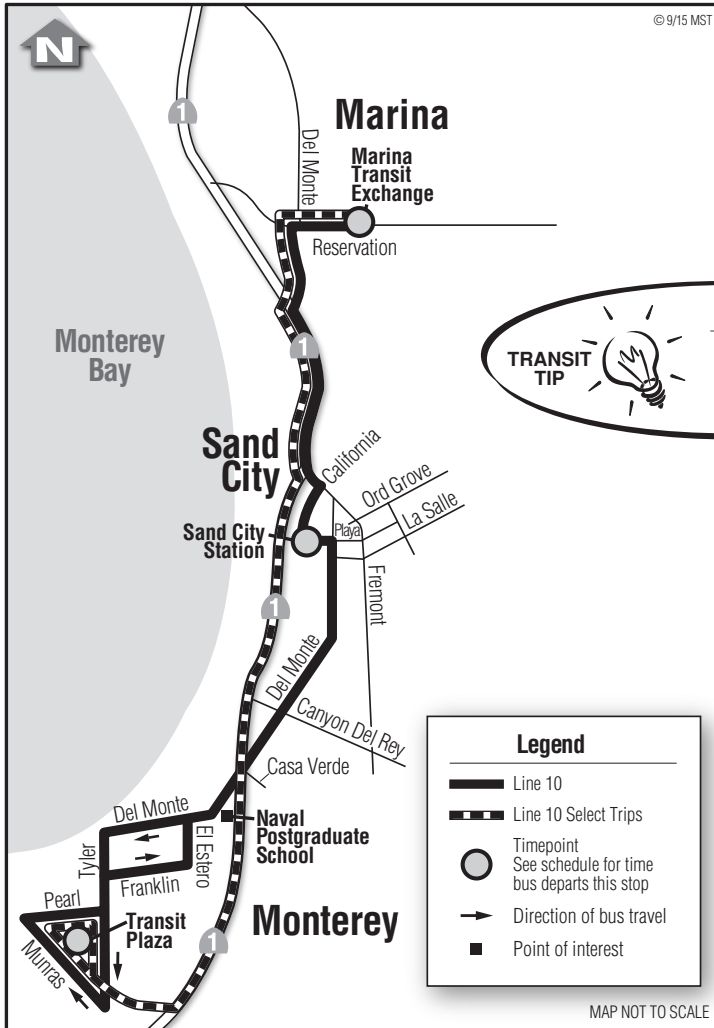

# 10 Marina – Monterey

Primary / Discount  
Primaria / Descuento  
**\$2.50 / \$1.25**

**TRANSIT TIP**  - Additional service between Marina and Monterey is also provided by Line 20.

*Continued on next page*

10 Marina			
Weekdays			
Notes	Monterey Transit Plaza	Sand City Station	Marina Transit Exchange
	●	●	●
	--	--	--
	--	--	--
A	7:30	--	7:47
A	8:00	--	8:17
A	8:30	--	8:47
	<b>3:05</b>	<b>3:25</b>	<b>3:43</b>
	<b>3:35</b>	<b>3:55</b>	<b>4:13</b>
	<b>4:05</b>	<b>4:25</b>	<b>4:43</b>
	<b>4:35</b>	<b>4:55</b>	<b>5:13</b>
	<b>5:05</b>	<b>5:25</b>	<b>5:43</b>

10 Monterey			
Weekdays			
Notes	Marina Transit Exchange	Sand City Station	Monterey Transit Plaza
	●	●	●
	6:55	7:12	7:27
	7:21	7:38	7:58
	7:51	8:10	8:30
	8:21	8:40	9:00
	8:51	9:10	9:30
A	<b>3:43</b>	--	<b>4:00</b>
A	<b>4:13</b>	--	<b>4:30</b>
	--	--	--
	--	--	--
	--	--	--

Notes:

A Non-stop trip between Monterey Transit Plaza and Marina Transit Exchange.

\*No holiday service.

Light Type = AM **Bold Type = PM**