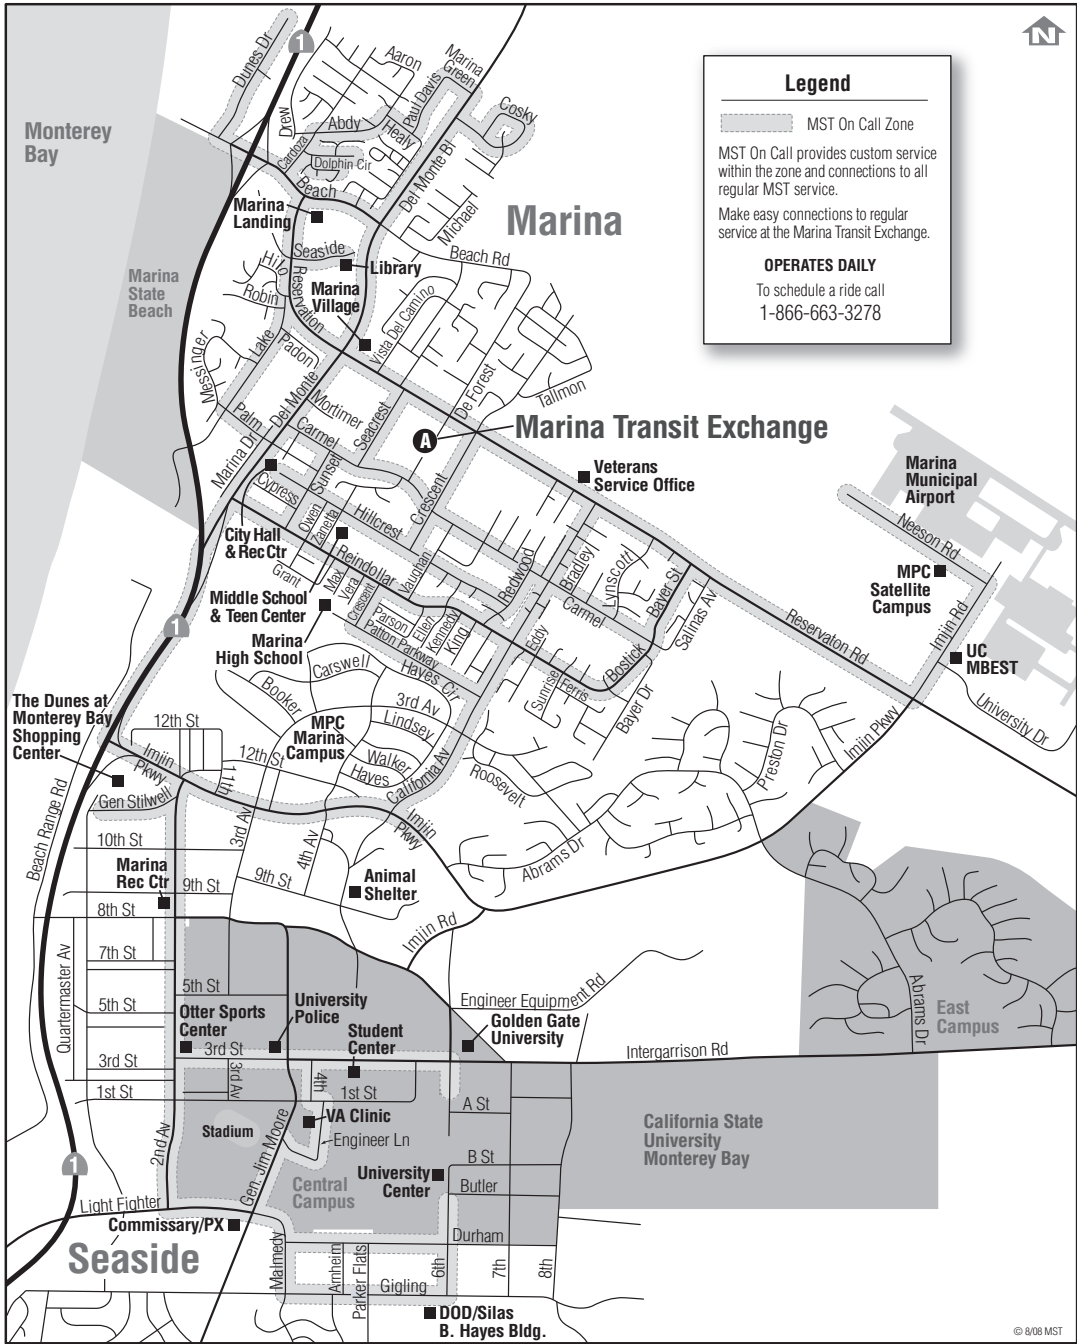

MST On Call – Marina

Continued on next page

MST On Call – Marina

MST On Call offers convenient mini-bus service throughout most of Marina outside our standard service area. MST On Call is custom-fit to your schedule and your neighborhood. It will take you anywhere in the MST On Call zone or to a timed transfer with one of MST's nearby bus routes at the Marina Transit Exchange. It's as easy as 1-2-3.

1 Call 1-866-663-3278

Call at least one hour before you wish to leave. A friendly MST dispatcher will direct you to a safe and nearby pick-up point.

2 Schedule a pick-up time

You can even make daily or weekly standing appointments for regular pick-ups for work, school or other travel needs.

3 Meet us at the stop

Please keep in mind that the vehicle may arrive up to 5 minutes before or after your scheduled pick-up time. Simply board, pay your \$2.50 fare (\$1.25 for youth, elderly, disabled or Medicare card holders) or show your MST pass.

Weekdays & Saturdays Lunes a Sábado	
Marina Transit Exchange	
Arrives Llegada	Departs Salida
A	A
*6:30	*6:33
8:30	8:33
10:35	10:38
12:35	12:38
2:35	2:55
4:50	4:55
5:50	5:55
Sundays & Holidays** Domingo y Dias Festivos**	
Marina Transit Exchange	
Arrives Llegada	Departs Salida
A	A
8:05	8:20
10:05	10:20
12:05	12:20
2:05	2:20
4:05	4:20
6:05	6:20