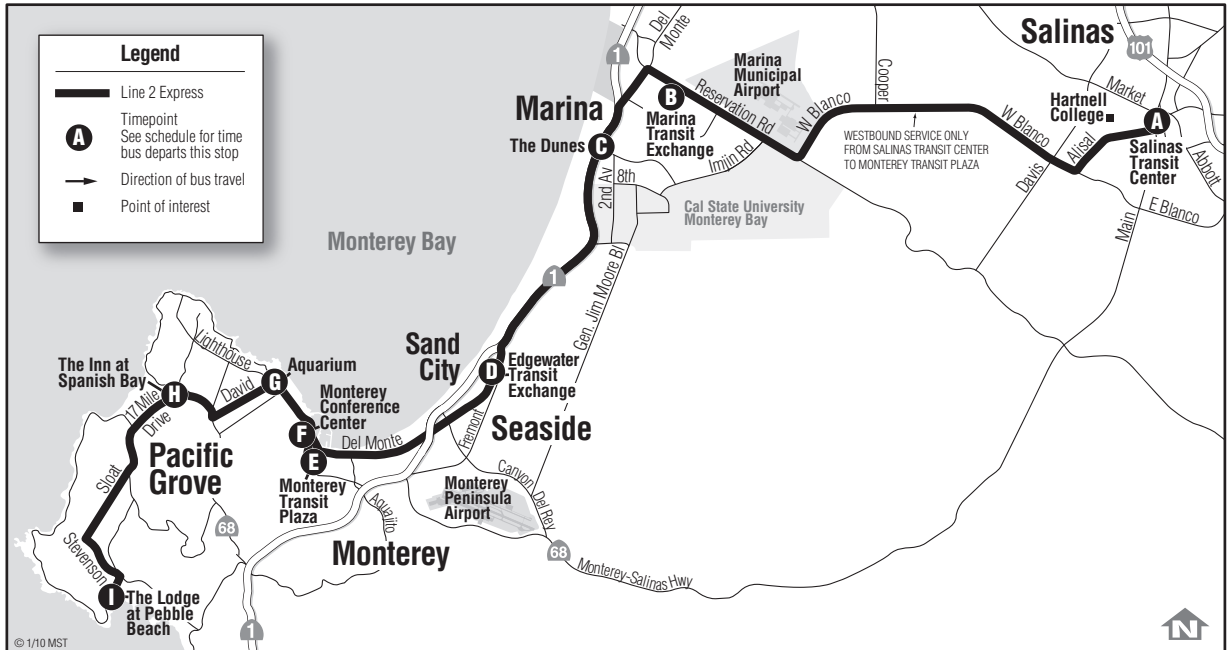

# 2X Pebble Beach Express

## 2X Pebble Beach Express

Daily\*

Notes	A	B	C	D	E	F	G	H	I
Salinas Transit Center	4:47	5:05	--	5:12	5:40	--	--	--	--
Marina Transit Exchange	--	5:56	6:02	--	6:15	6:17	6:22	6:28	6:42
Dunes Shopping Center	--	7:06	7:13	--	7:30	7:32	7:37	7:43	7:57
Edgewater Transit Exchange	--	7:56	8:03	8:14	8:30	8:32	8:37	8:43	8:57
Monterey Transit Plaza									
Monterey Conference Ctr									
Aquarium									
Inn at Spanish Bay									
Lodge at Pebble Beach									

## 2X Salinas Express

Daily\*

Notes	I	H	G	F	E	D	C	B	A
Lodge at Pebble Beach	<b>3:50</b>	<b>4:04</b>	<b>4:10</b>	<b>4:15</b>	<b>4:17</b>	<b>4:37</b>	<b>4:50</b>	<b>4:58</b>	<b>5:18</b>
Inn at Spanish Bay	<b>4:50</b>	<b>5:04</b>	<b>5:10</b>	<b>5:15</b>	<b>5:17</b>	--	<b>5:37</b>	<b>5:45</b>	<b>6:05</b>
Aquarium	<b>6:10</b>	<b>6:24</b>	<b>6:30</b>	<b>6:35</b>	<b>6:40</b>	<b>6:51</b>	<b>7:00</b>	<b>7:08</b>	<b>7:28</b>
Monterey Conference Ctr									
Monterey Transit Plaza									
Edgewater Transit Exchange									
Dunes Shopping Center									
Marina Transit Exchange									
Salinas Transit Center									

Light Type = AM **Bold Type = PM**

Notes:

- \* Line 2X Pebble Beach Express does not operate on Thanksgiving, Christmas or New Year's Day. Supplemental service from downtown Monterey to special events in Pebble Beach is operated by MST. Check with MST to confirm time and days of operation: 1-888-MST-BUS1 or visit [www.mst.org](http://www.mst.org).
- Line 2X Special Service between Salinas Transit Center and Monterey Transit Plaza only serves stops at Salinas Transit Center, Marina Transit Exchange, The Dunes, Edgewater and Monterey Transit Plaza.